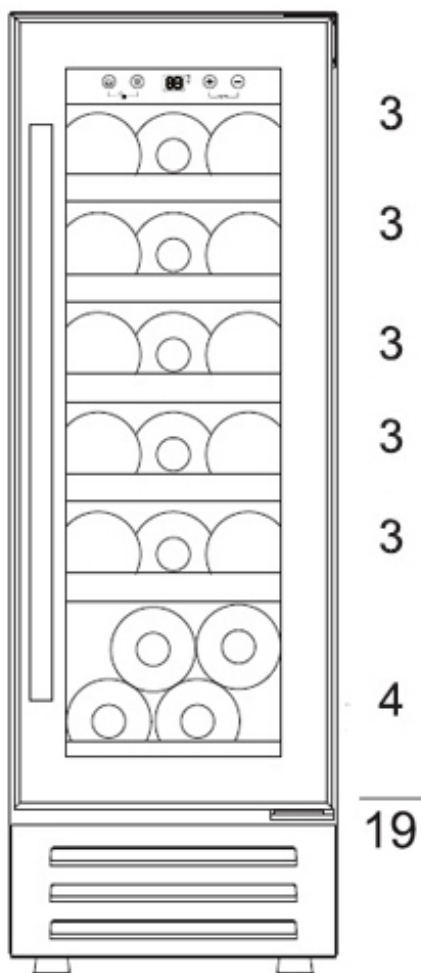

BOTTLE LOADING PLAN

DUNAVOX

DAU-19.58

Standard 750mL Bordeaux bottle