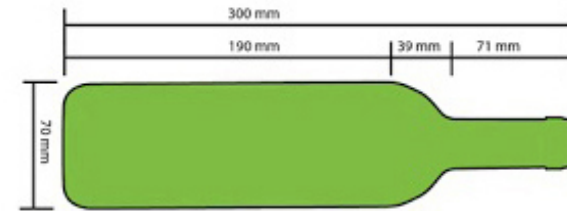

BOTTLE LOADING PLAN

DUNAVOX

DAU-17.57

Standard 750mL Bordeaux bottle