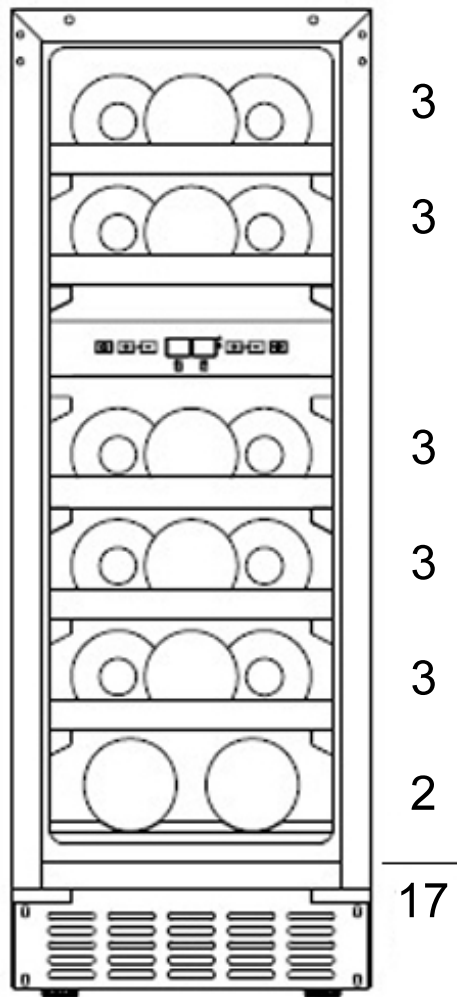

BOTTLE LOADING PLAN

DUNAVOX

DAU-17.57

Standard 750mL Bordeaux bottle