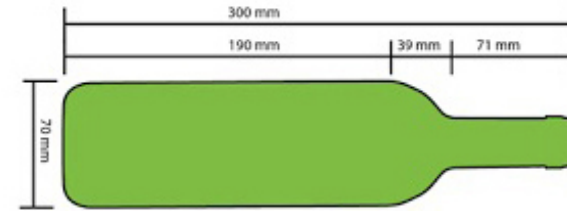

BOTTLE LOADING PLAN

DUNAVOX

DAB-28.65

Standard 750mL Bordeaux bottle

16

6

6

28