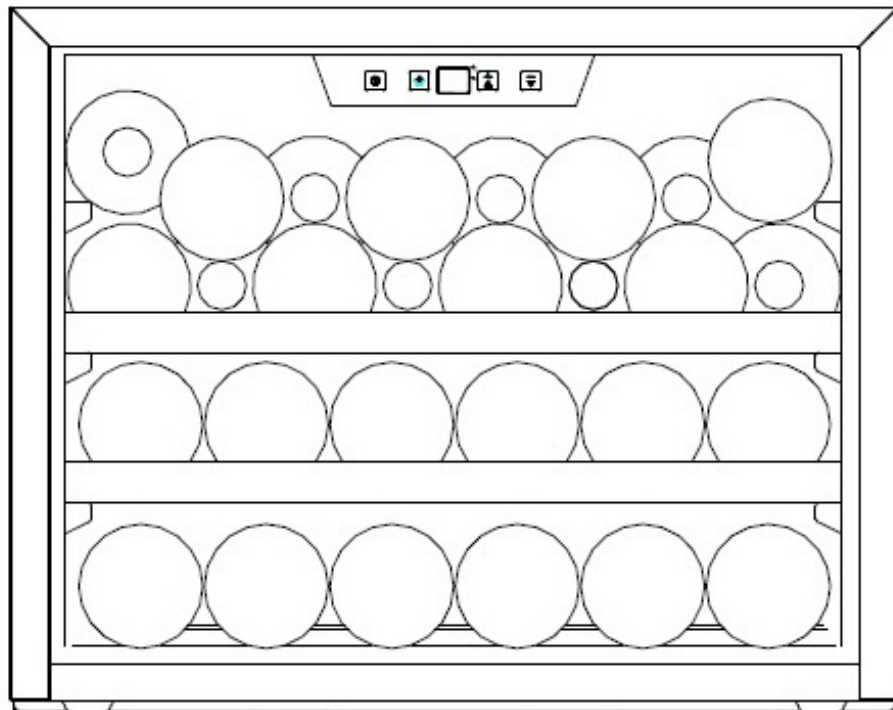

BOTTLE LOADING PLAN

DUNAVOX

DAB-28.65

Standard 750mL Bordeaux bottle

16

6

6

28