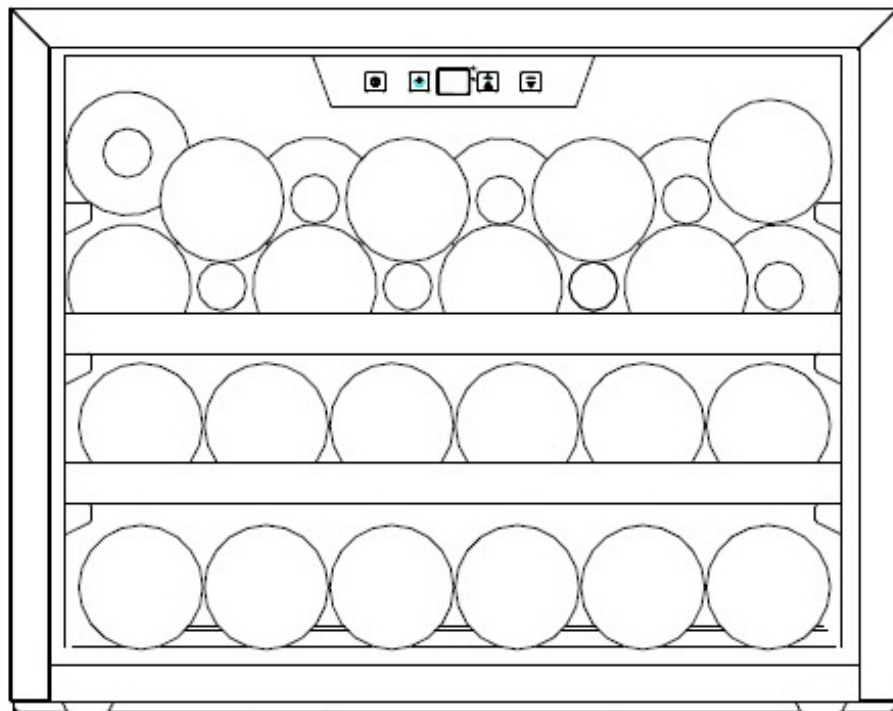

# BOTTLE LOADING PLAN

### DAB-28.65

Standard 750mL Bordeaux bottle

16

6

6

28