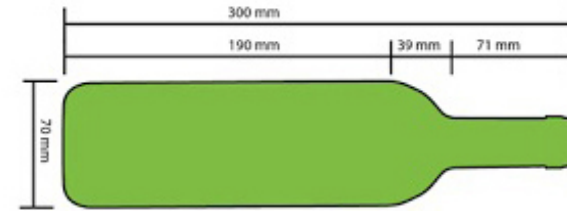

# BOTTLE LOADING PLAN

### DAB-28.65

Standard 750mL Bordeaux bottle

16

6

6

28