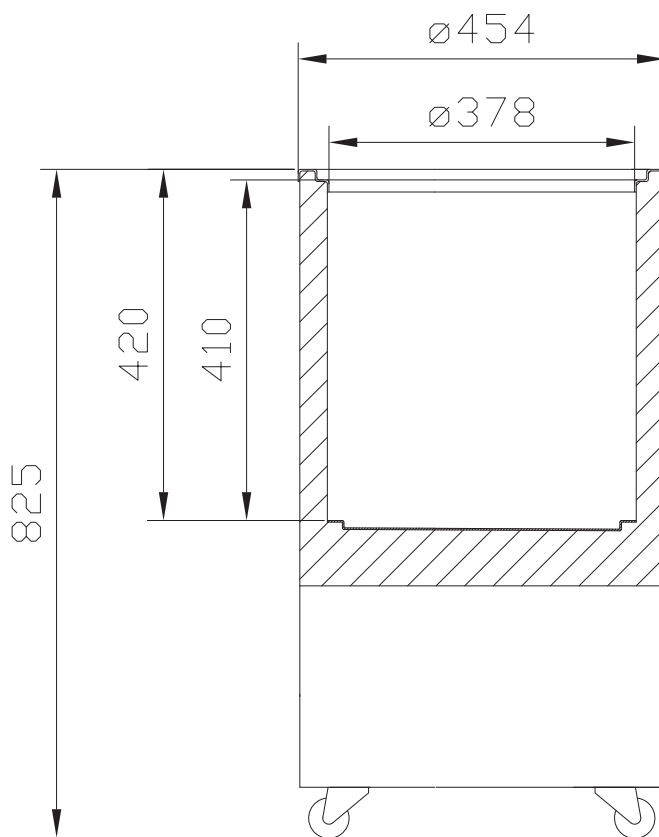

CC 45

CAN COOLER

Height, mm	825
Width, mm	Ø454

All measurements in mm

VESTFROST
SOLUTIONS

A/S Vestfrost
Falkevej 12
DK-6705 Esbjerg Ø
www.vestfrostsolutions.com